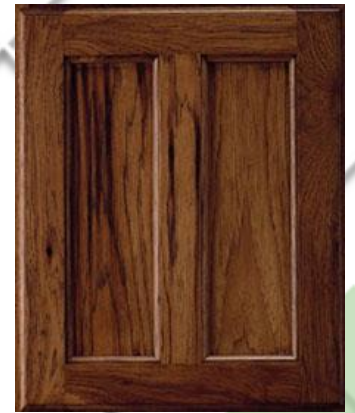

Montana 3-1/4 w/ 23328 Mldg

Cambridge

Oregon

Afton

Montana w/ 2007 Mldg

*Flat Panel
Doors*

Simplicity

Squire

Springfield

Heritage II

Shaker II

Oregon II

Squire II

Shaker

Oregon

*Flat Panel
Doors*